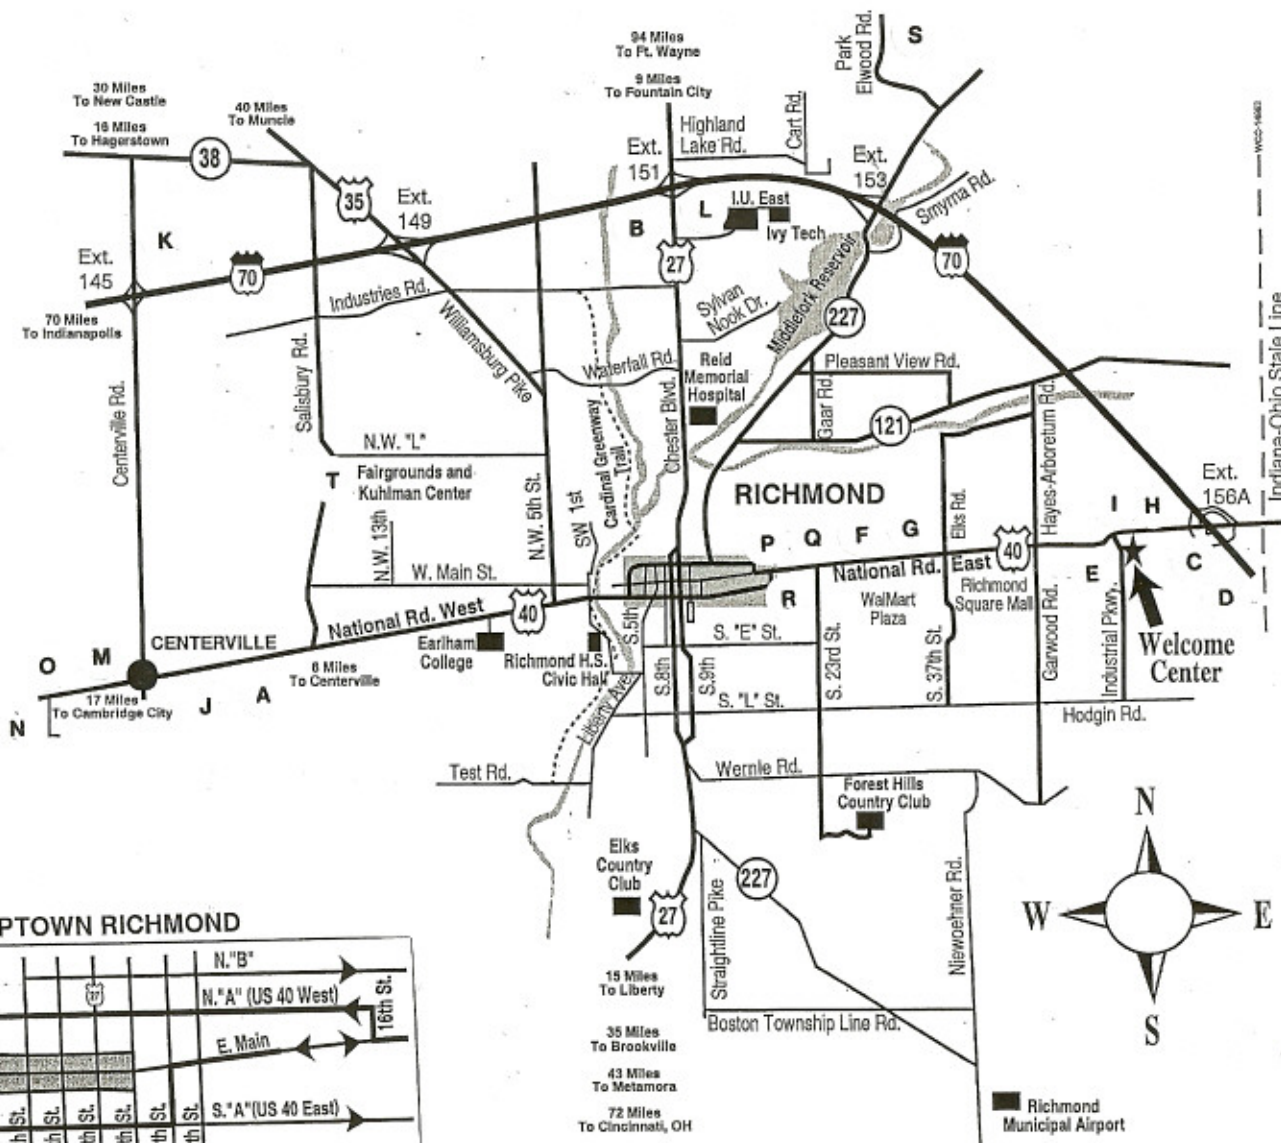

Welcome to Richmond ~ Wayne County, IN State Line Friends Weaving Retreat

Hotels/Motels

- A. City View Motel
- B. Comfort Inn
- C. Days Inn
- D. Hampton Inn
- E. Holiday Inn
- F. Holiday Motel
- G. Knights Inn
- H. Lees Inn & Suites
- I. Motel 6
- J. Richmond Motel
- K. Super 8, Centerville
- L. Super 8, Richmond

Bed & Breakfasts

- M. Bridgford Bed & Breakfast
- N. Denison House
- O. Historic Lantz House Inn
- P. Lynndale House Bed & Breakfast
- Q. Martha E. Parry Bed & Breakfast
- R. Philip W. Smith Bed & Breakfast
- S. Potter's Wheel Bed & Breakfast
- T. Wayne County Fairgrounds

**Richmond ~ Wayne County
Indiana**